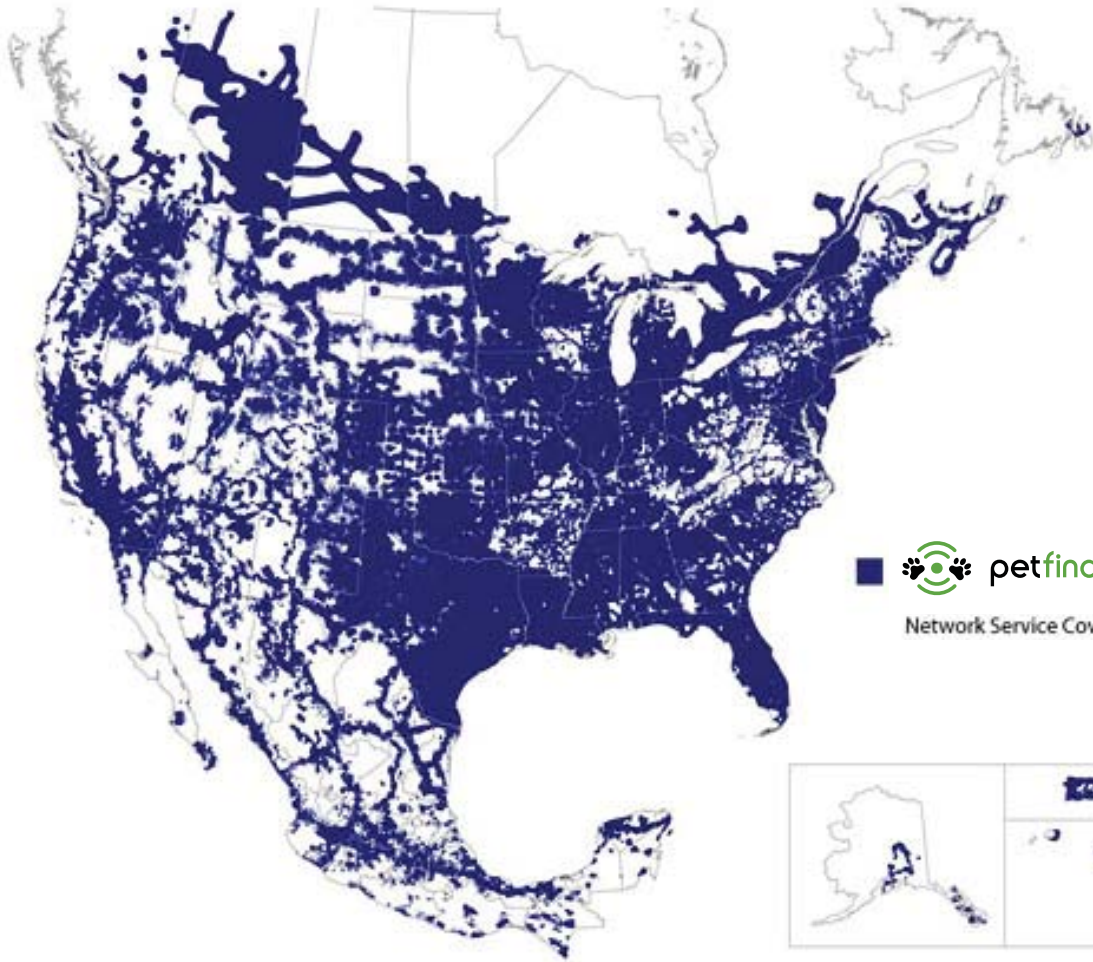

We have many service plans to meet your needs starting at \$12.99 for 100 data transmission airtime minutes

Look at our Services:

- Locate your pet anytime from almost any computer via our multinational telecommunications network.
- **Local and long distance cellular networks and GPS and satellite transmissions provide the most accessible and accurate device location possible.**
- Internet access allows exchange of data and documents among computer users (via wireless broadband optical or wireless networks) so that pet information may be retrieved efficiently.
- Access to host computer application software for searching and retrieving information from our databases and computer networks.

Get instant access today at <http://pocketfinderpets.com/activate/activate.aspx>

For a listing of retail stores where you can sign up, please call us at (800) 615-0869, or stop by our Headquarters at:

4989 E. La Palma Ave.
Anaheim, CA 92807

Location Based™
TECHNOLOGIES
YOUR WORLD LOCATED

 **petfinder™**
Network Service Coverage

Other features from our multi-national wireless network include:

- **Easy Access**

Access PetFinder's location anytime using your Internet-enabled computer or wireless handheld device, SMS text messaging, or by calling the network on your cellular phone or traditional land line telephone.

When you look up your PetFinder's location online, you can instantly receive GPS guided turn-by-turn directions that tell you the fastest way to find it!